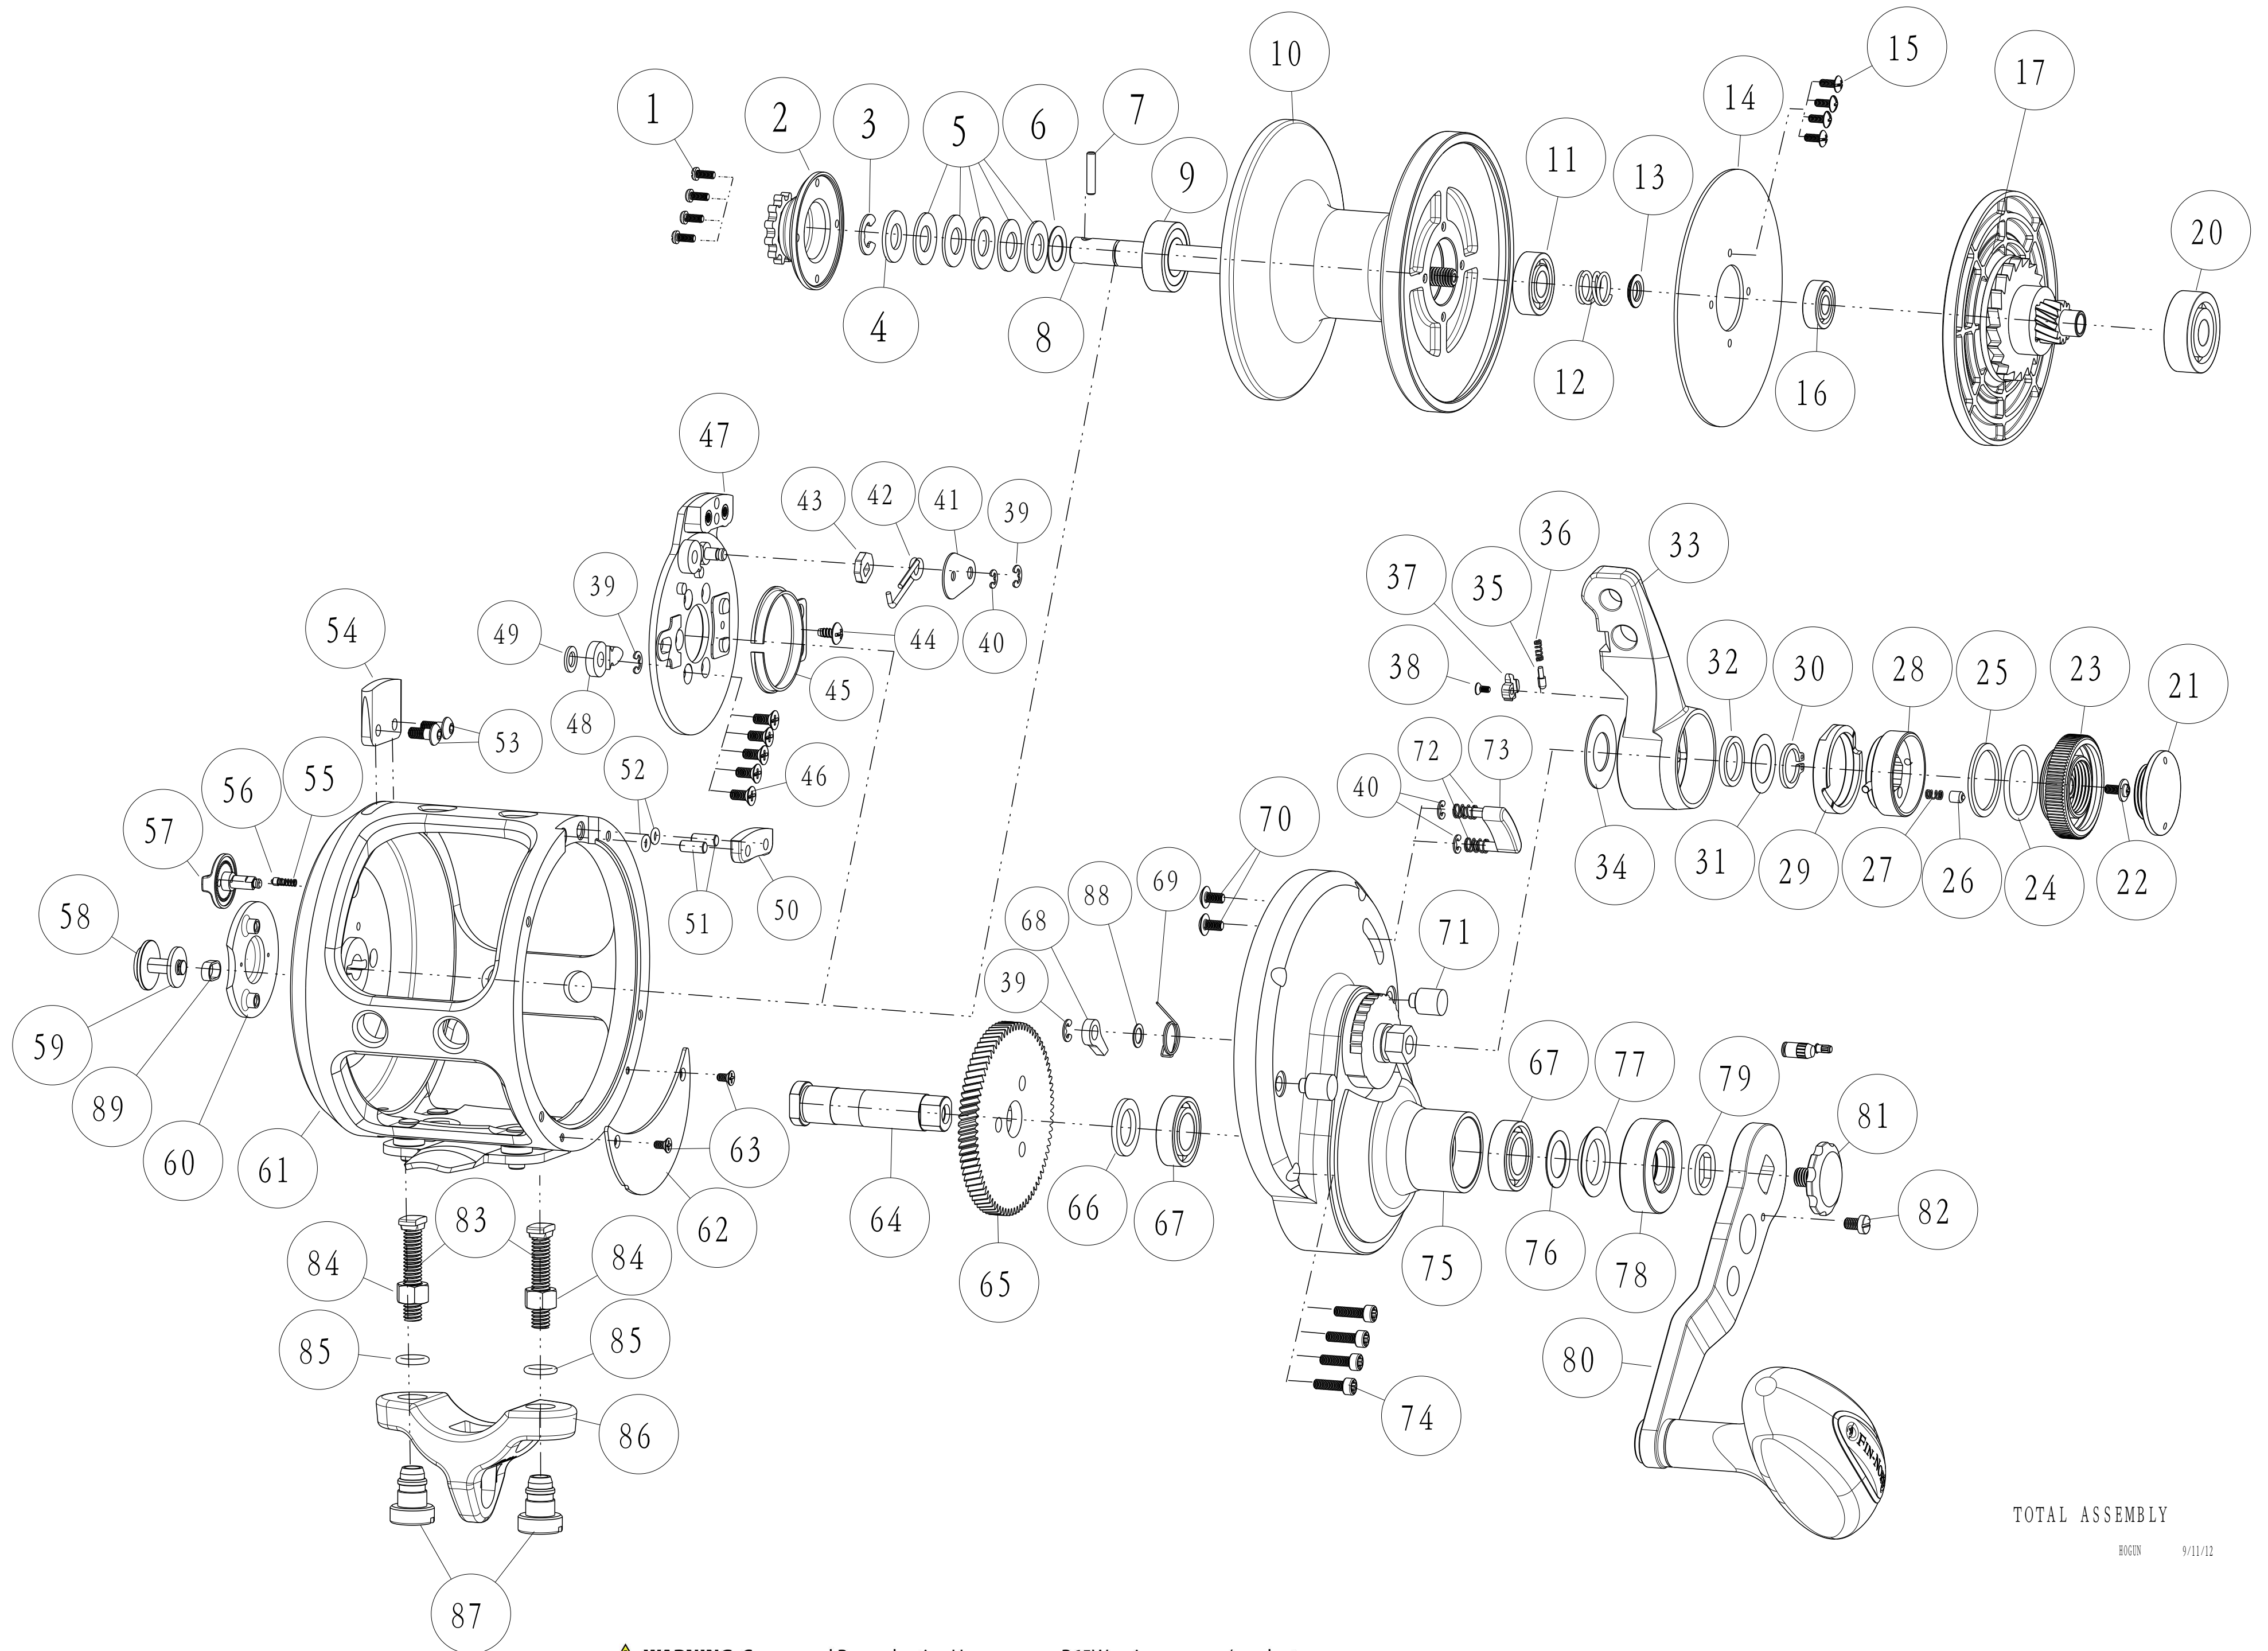

MA40T & MA50T EXPLODED VIEW

TOTAL ASSEMBLY

HOGON 9/11/12

FinNor Marquesa Lever Drag -MA40T,MA50T									
Key No.	Description	Part No.			Key No.	Description	Part No.		Q'TY
		MA40T	MA50T	Q'TY			MA40T	MA50T	
1	Screw	LF057-01	↔	4	46	Screw	TW107-04	↔	5
2	Bait Click Ratchet Assembly	GM329-01	↔	1	47	Click Plate Holder	CM129-01	↔	1
3	E-Ring	DF092-01	↔	1	48	Bait Click Pawl	DF109-02	↔	1
4	Collar	DF081-02	↔	1	49	Bait Click Lever Washer -B	CF035-01	↔	1
5	Drag Spring	JF046-01	↔	5	50	Harness Lug Spacer - Right	CM160-01	↔	1
6	Washer	CF121-01	↔	1	51	Pin	CM093-01	↔	2
7	Spool Shaft Pin	DF093-01	↔	1	52	O-Ring	CM101-01	↔	2
8	Spool Shaft	CM015-01	DM015-01	1	53	Screw	CM123-01	↔	2
9	Ball Bearing	VF017-02	↔	1	54	Harness Lug Spacer - Left	DM160-01	↔	1
10	Spool	CM021-01	DM021-01	1	55	Coil Spring	DF070-01	↔	1
11	Ball Bearing	KF017-01	↔	1	56	Teston Konb Click Pin	CF108-01	↔	1
12	Spring	CF040-01	↔	1	57	Tension Knob	CF026-01	↔	1
13	Collar	BF094-01	↔	1	58	Bait Click Lever	CF109-01	↔	1
14	Drag Disc	CM059-01	↔	1	59	Bait Click Lever Washer -A	CF032-01	↔	1
15	Screw	CM057-01	↔	1	60	Badge	CF148-01	↔	1
16	Ball Bearing	CF117-02	↔	1	61	Frame Assembly	CM301-02	DM301-02	1
17	Drag Plate Assembly	CM348-01	↔	1	62	Drive Gear Cover	CM143-01	↔	1
20	Ball Bearing	JF017-01	↔	1	63	Screw	CF107-01	↔	2
21	Pre Set Knob Cover	CF110-01	↔	1	64	Crank Shaft	GM008-01	↔	1
22	Screw	CX076-04	↔	1	65	Drive Gear	GM012-01	↔	1
23	Pre Set Knob	CF029-03	↔	1	66	Washer	GM035-01	↔	1
24	O-Ring	CF101-01	↔	1	67	Ball Bering	CF017-02	↔	2
25	Friction Washer	DF121-01	↔	1	68	Anti Reverse Pawl	DF063-02	↔	1
26	Click Pin	CF098-01	↔	1	69	Stopper Spring	CF096-01	↔	1
27	Click Spring	DF114-01	↔	1	70	Screw	QW123-10	↔	2
28	Drag Cam B Assembly	CF353-01	↔	1	71	Locating Collar	DF118-01	↔	2
29	Drag Cam A	CF028-01	↔	1	72	Strike Button Pin Spring	CF022-01	↔	2
30	External Ring	JF075-01	↔	1	73	Strike Button	CF062-02	↔	1
31	Adjustment Washer	CF038-02	↔	1	74	Screw	CF053-01	↔	4
32	Bushing	DF017-01	↔	1	75	Gear Side Cover Assembly	CM324-02	↔	1
33	Drag Lever	CM055-01	↔	1	76	Adjustment Washer	DF035-01	↔	1
34	Drag Lever Washer	BM038-01	↔	1	77	Rubber Seal	CM172-01	↔	1
35	Click Pawl	CM098-01	↔	1	78	Handle Washer	CM054-01	↔	1
36	Click Spring	CM114-01	↔	1	79	Spacer	AM160-01	↔	1
37	Screw	DW107-02	↔	1	80	Handle Arm Assembly	GM318-01	↔	1
38	Cover	CM161-01	↔	1	81	Handle Nut	CF003-01	↔	1
39	E-Clip	NX092-01	↔	4	82	Handle Nut Screw	CF065-01	↔	1
40	E-Clip	NX090-01	↔	3	83	Rod Clamping Bolt	CF125-01	↔	2
41	Holder	CF159-01	↔	1	84	Nut	JF003-01	↔	2
42	Torsion Spring	CF070-01	↔	1	85	O-Ring	LF101-01	↔	2
43	Cam	DF028-01	↔	1	86	Rod Clamp	XF154-01	↔	1
44	Tapping Screw	QW125-02	↔	1	87	Rod Clamp Nut	CF161-01	↔	2
45	Click Spring	DF022-01	↔	1	88	Mylar Washer	BAA076-01	↔	1
					89	Bait Click Lever Bushing	CM088-01	↔	1